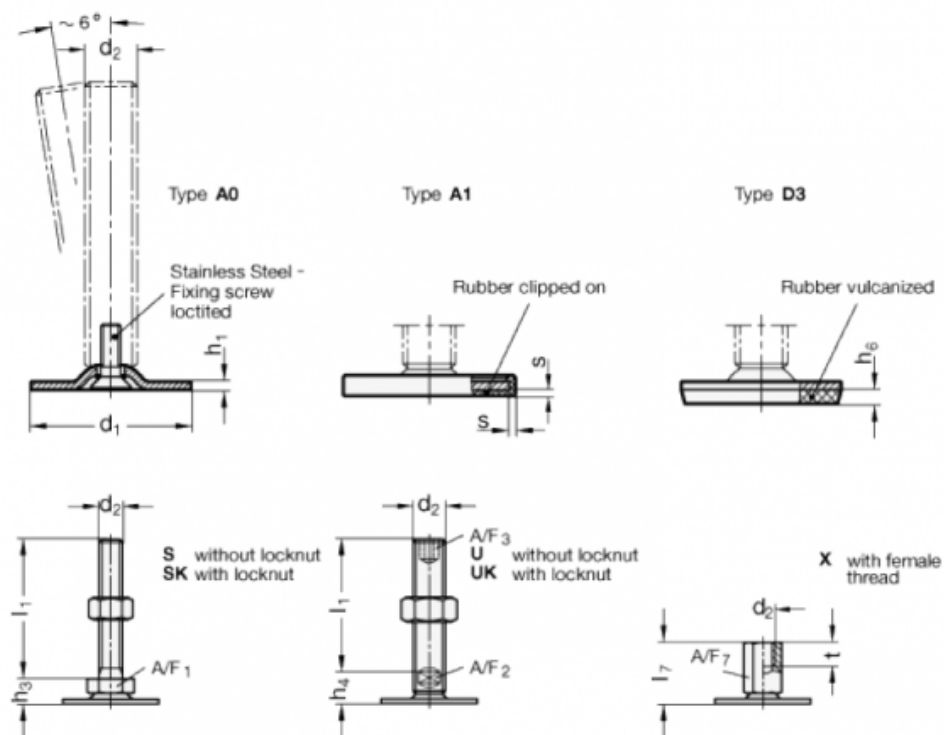

Article number: 204080M1050A3S

Description: E+G levelling foot

GN 40-80-M10-50-A3-S

Note: S Without nut, External hexagon at the bottom

Measures

A/F1	=	17
d1	=	80
d2	=	M10
h1	=	3
h3	=	12
h6	=	5
l1	=	50
s	=	